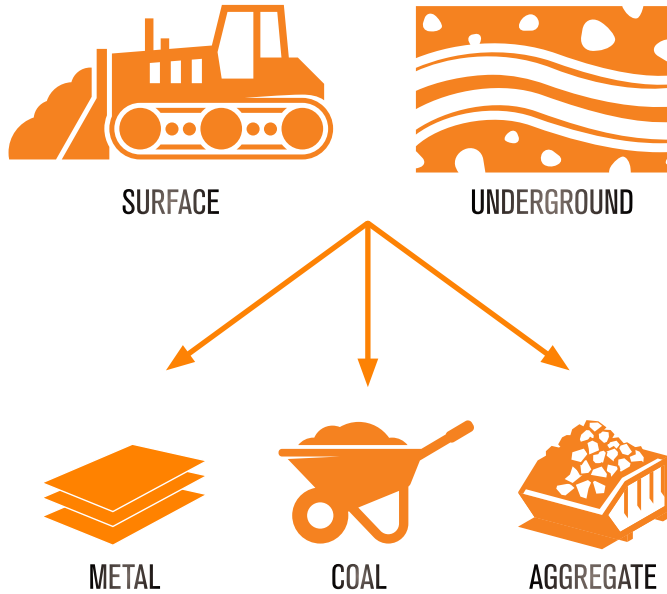

ABOUT US

Beginning in the 1920s, piping in the mining industry was one of the earliest applications for Victaulic couplings. Easy to assemble, disassemble, move, and reuse; flexible and leak-tight; and able to be fitted in a fraction of the time in tighter spaces with far less labor and equipment than conventional joints, Victaulic couplings quickly became the standard method of joining lines in both surface and underground mines. Today, Victaulic remains a major player in the mining industry, continuing to develop innovative solutions to serve the evolving challenges of modern mining.

BENEFITS

- ▶ PROVIDES SYSTEM DURABILITY
- ▶ IMPROVES SPEED OF INSTALLATION & EASE OF MAINTENANCE
- ▶ INCREASES JOBSITE SAFETY
- ▶ OFFERS LABOR SAVINGS

MINING

MARKET SEGMENTS

PRODUCTS ARE IN

6 OUT OF **10** OF THE
WORLD'S DEEPEST MINES